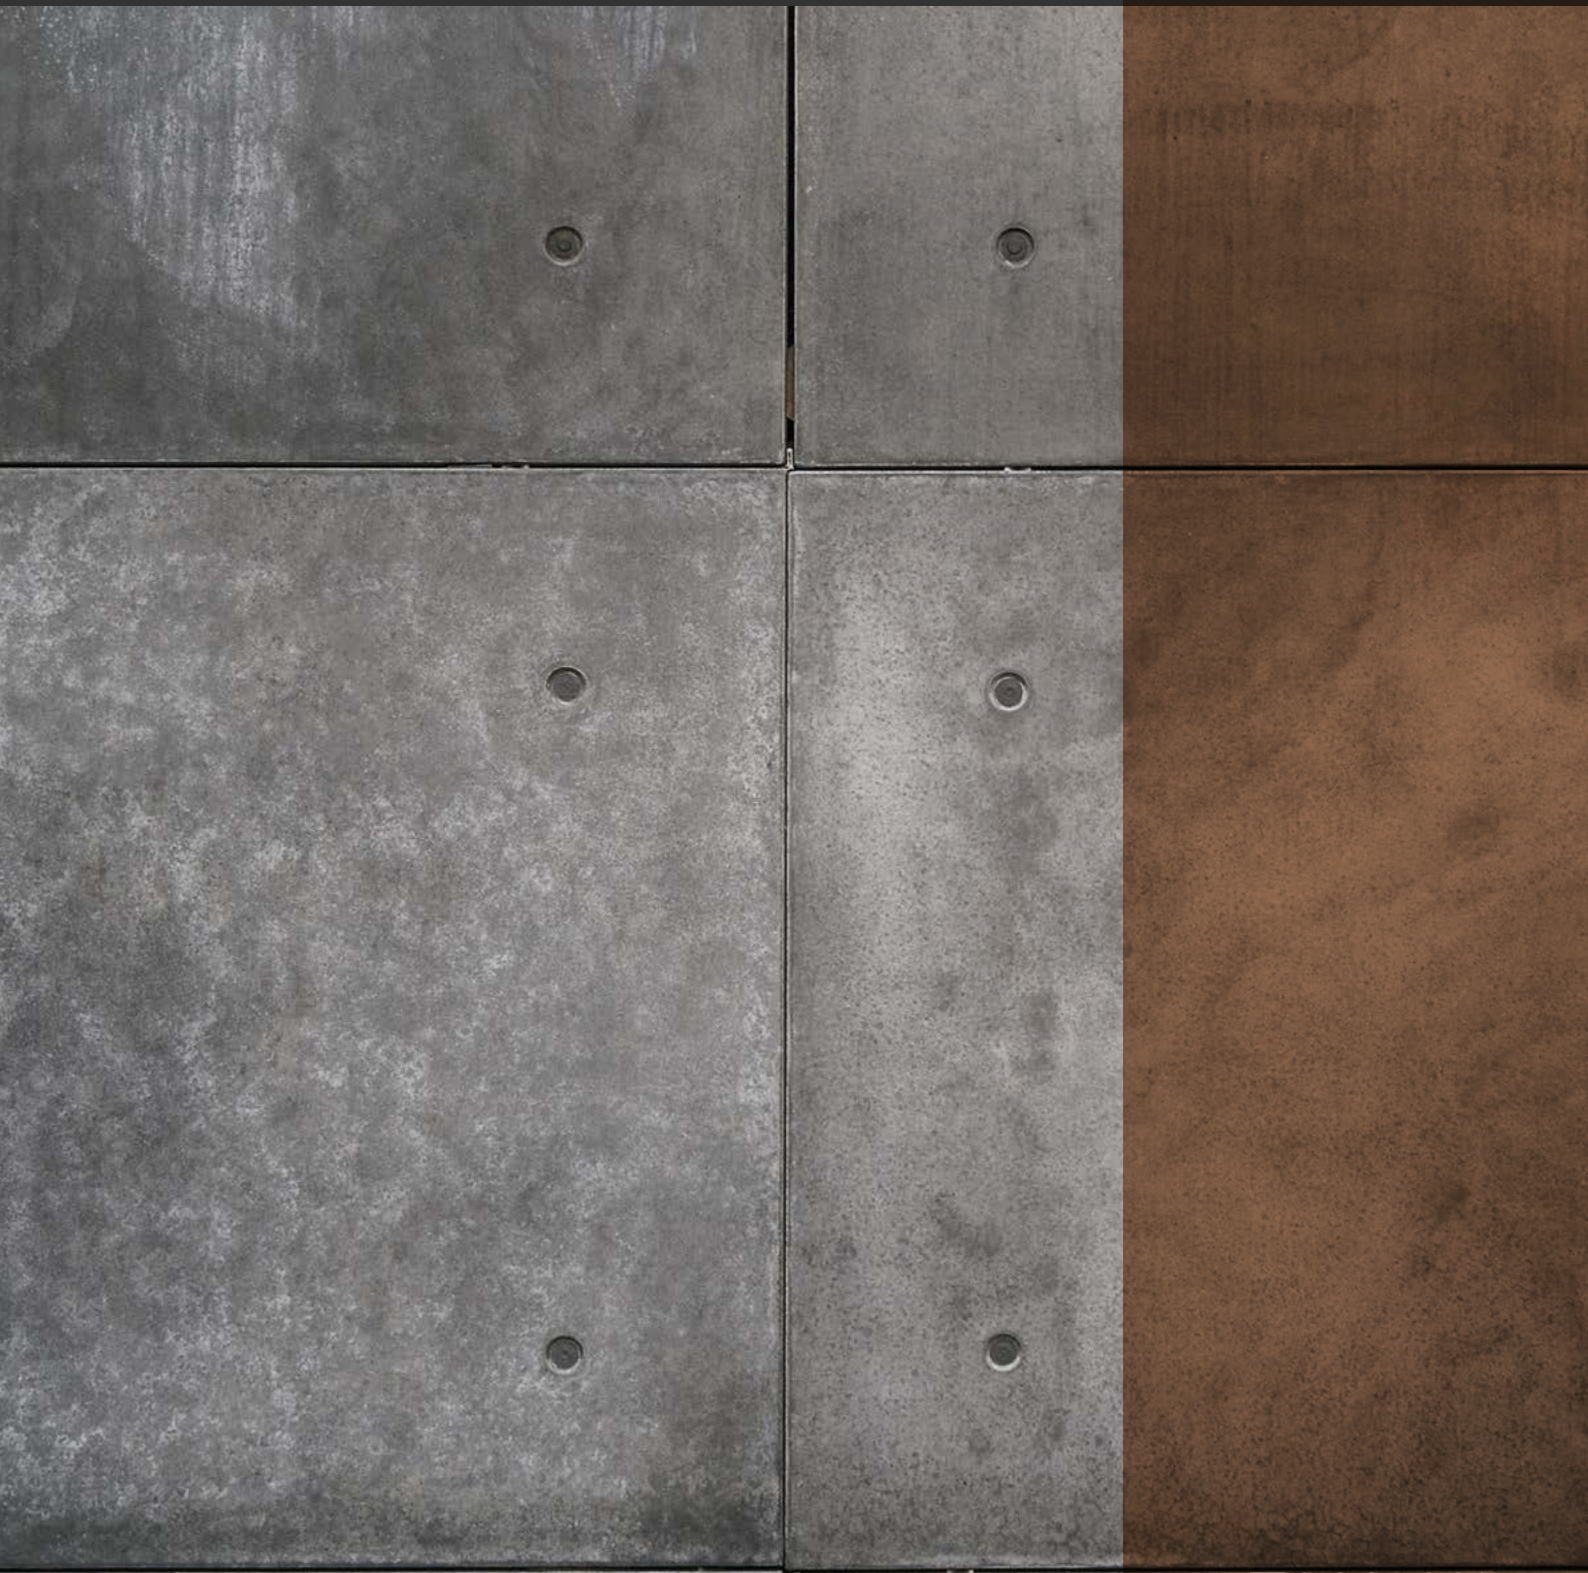

Synergy

CONCRETE COLLECTION

134 CEMENTO CONCRETE

135 CEMENTO CONCRETE

PAVIMENTO / FLOOR
Synergy 20 Grey 60x60 RC

SYNERGY
CONCRETE COLLECTION

PORCELÁNICO | PORCELAIN TILE

60x60 cm | 24"x24"
60x60x2 cm RC | 24"x24"x0,8" RC

SYNERGY

PORCELÁNICO | PORCELAIN TILE

FORMATOS | SIZES

OUTDOOR20

Synergy Pearl

Synergy Grey

Synergy Black

Synergy Sand