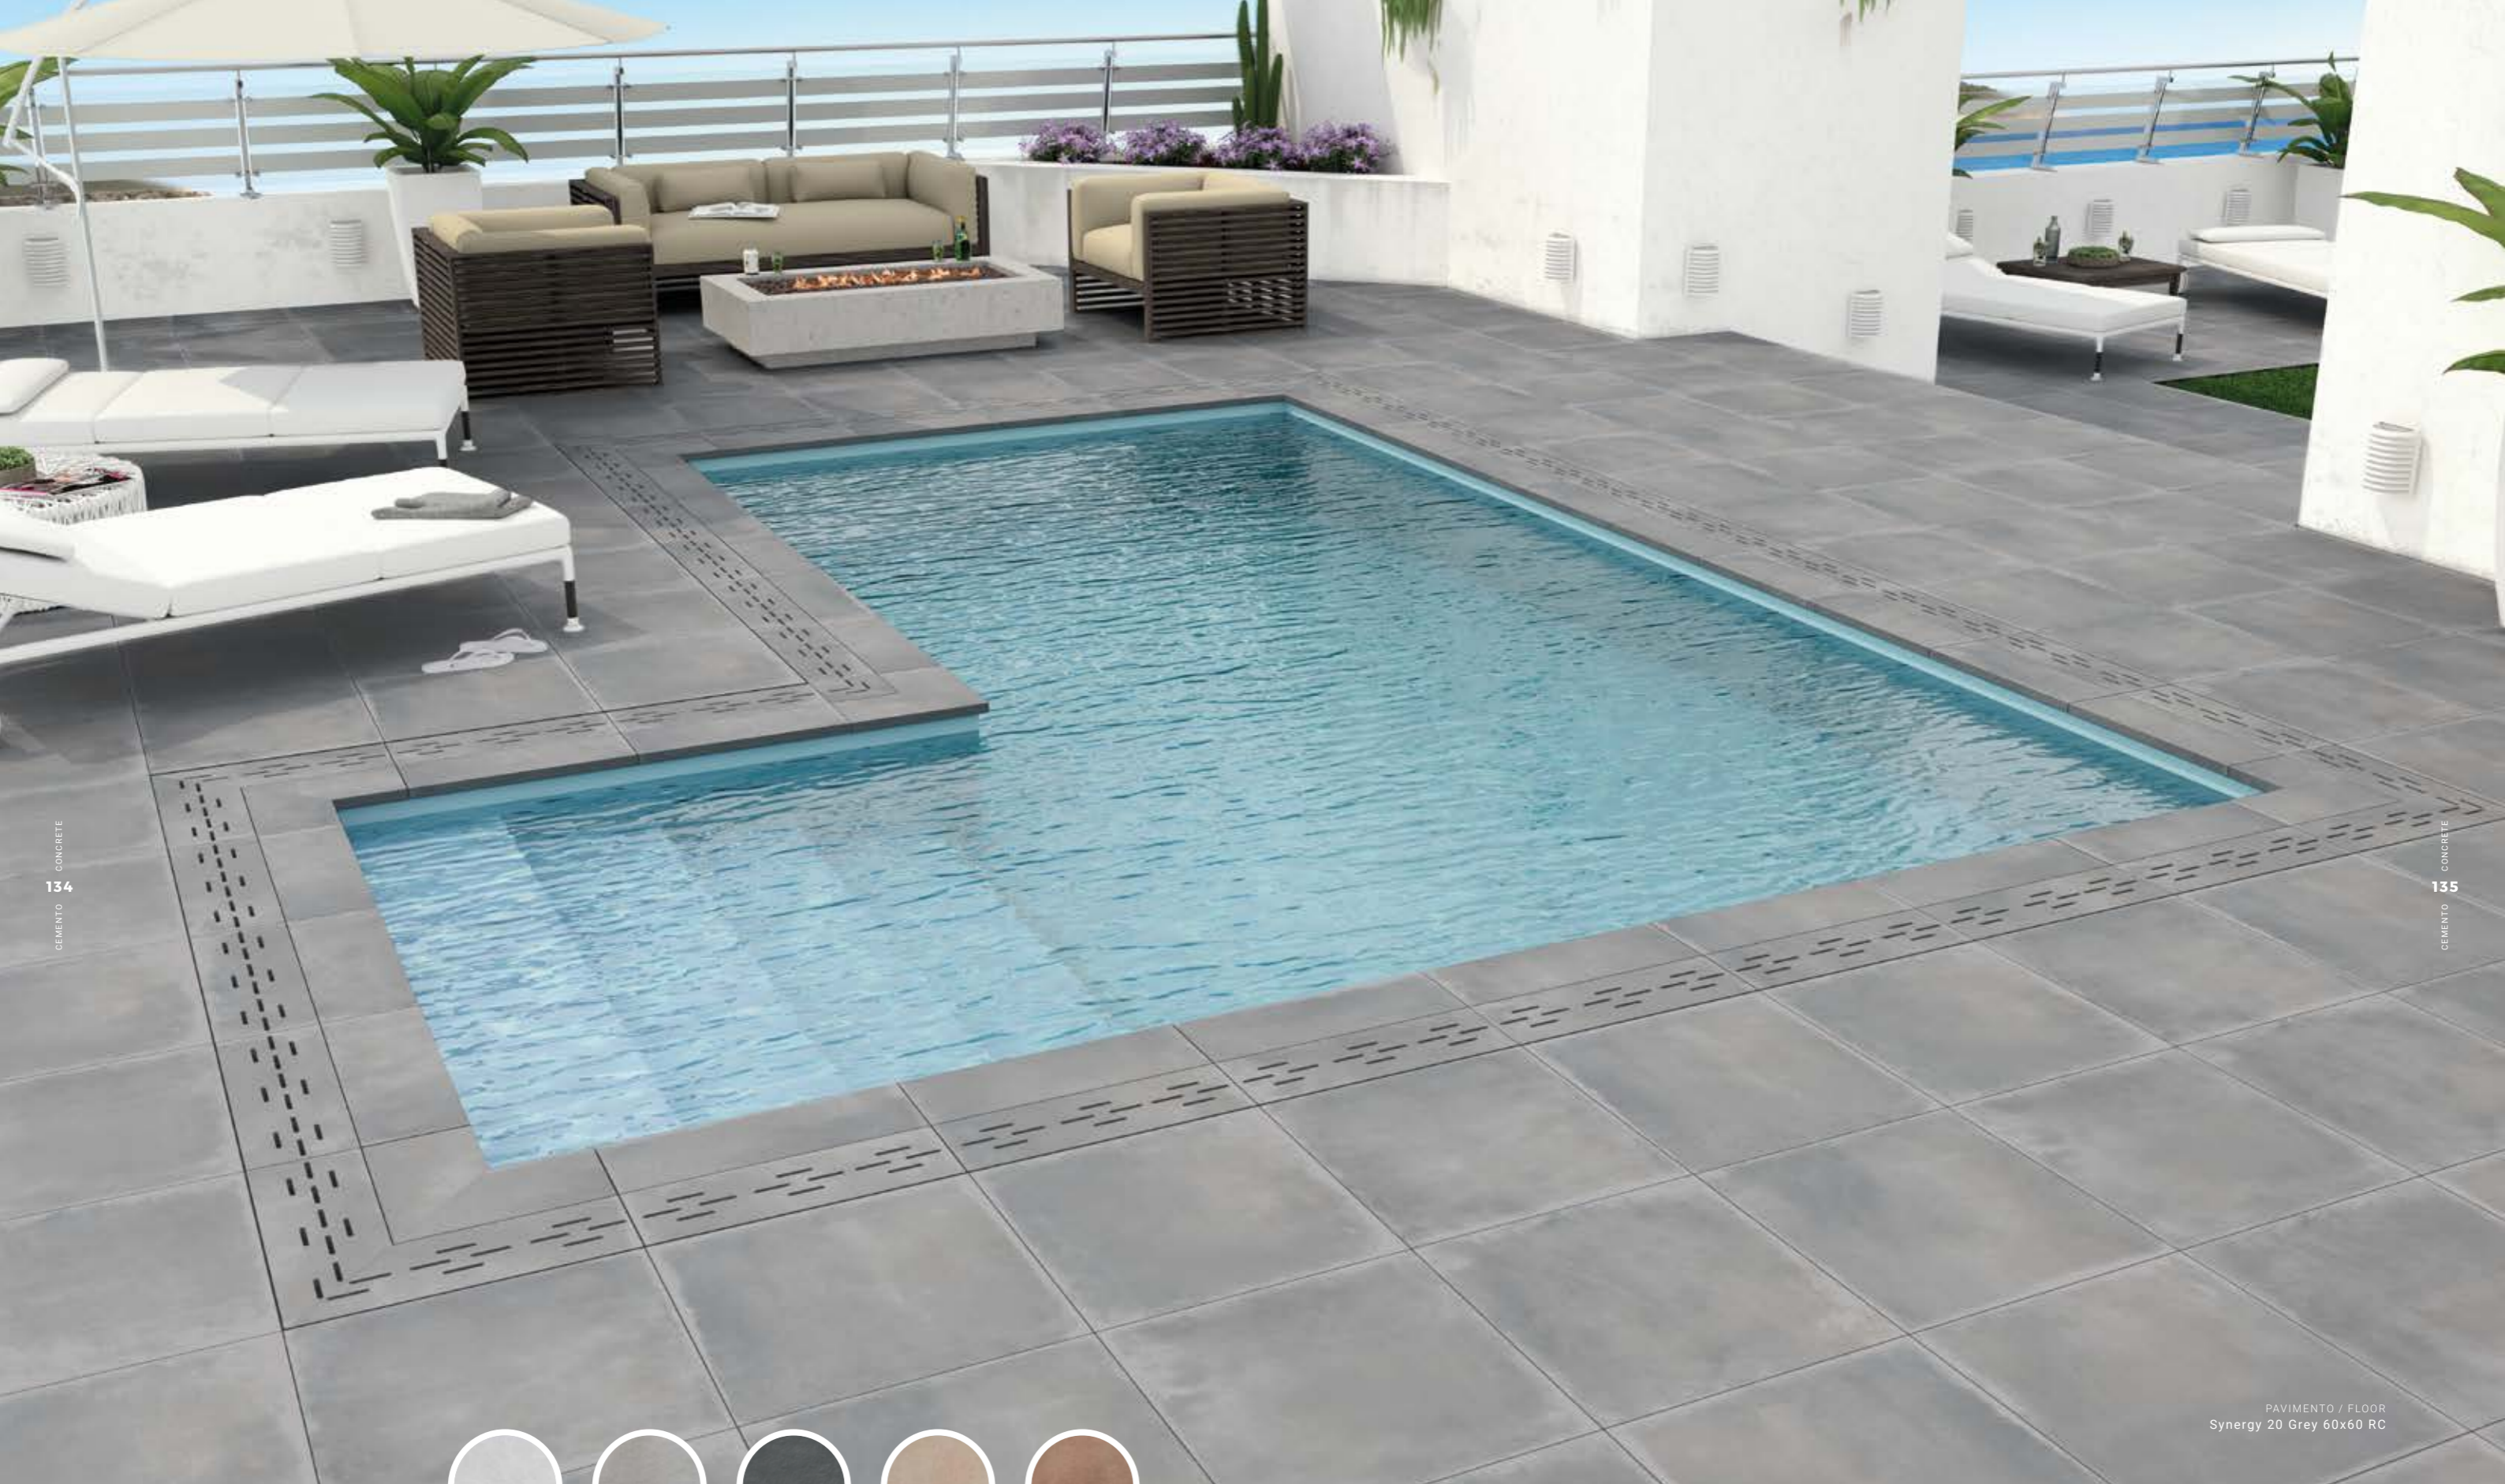

Synergy

CONCRETE COLLECTION

134 CEMENTO CONCRETE

135 CEMENTO CONCRETE

PAVIMENTO / FLOOR
Synergy 20 Grey 60x60 RC

SYNERGY
CONCRETE COLLECTION

PORCELÁNICO | PORCELAIN TILE

60x60 cm | 24"x24"
60x60x2 cm RC | 24"x24"x0,8" RC

SYNERGY

PORCELÁNICO | PORCELAIN TILE

FORMATOS | SIZES

OUTDOOR20

Synergy Pearl

Synergy Grey

Synergy Black

Synergy Sand